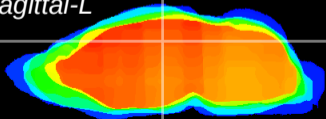

Coronal

Sagittal-R

Sagittal-L

ViBrism: CX09631
Horizontal

DG