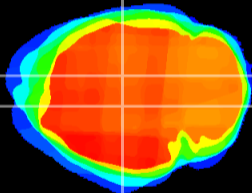

Coronal

Sagittal-R

Sagittal-L

ViBrism: CX09631
Horizontal

DG