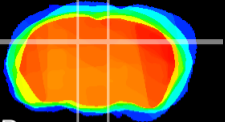

Coronal

Sagittal-R

Sagittal-L

ViBrism: CX09631
Horizontal

DG