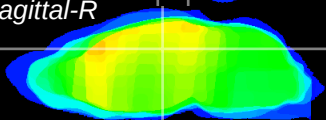

Coronal

Sagittal-R

Sagittal-L

ViBrism: CX09643
Horizontal

DG