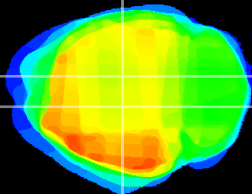

Coronal

Sagittal-R

Sagittal-L

ViBrism: CX09643
Horizontal

DG