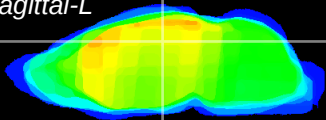

Coronal

Sagittal-R

Sagittal-L

ViBrism: CX09643
Horizontal

DG