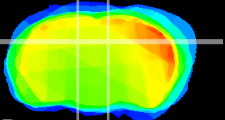

Coronal

Sagittal-R

Sagittal-L

ViBrism: CX09643
Horizontal

DG