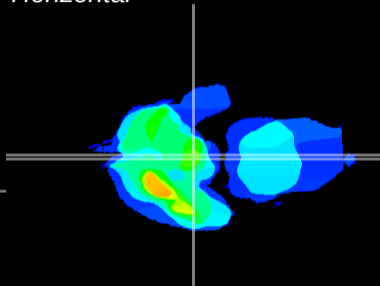

Coronal

Sagittal-R

Sagittal-L

ViBrism: CX09647
Horizontal

ME