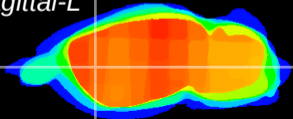

Coronal

Sagittal-R

Sagittal-L

ViBriSM: CX09649
Horizontal

CPU lateral