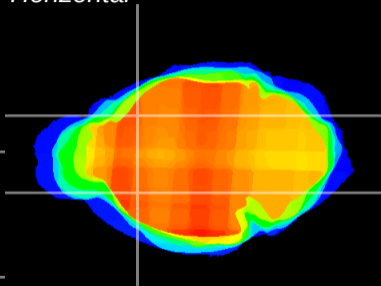

Coronal

Sagittal-R

Sagittal-L

ViBriSM: CX09649
Horizontal

CPU lateral