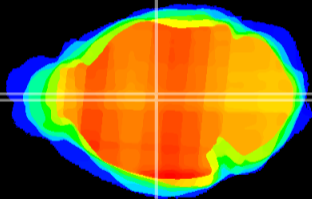

Coronal

Sagittal-R

Sagittal-L

ViBrism: CX09649
Horizontal

MD