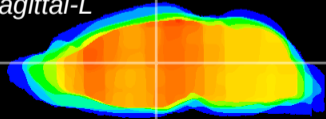

Coronal

Sagittal-R

Sagittal-L

ViBrism: CX09649
Horizontal

MD