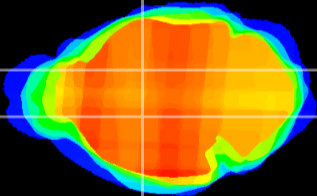

Coronal

Sagittal-R

Sagittal-L

ViBrisM: CX09649
Horizontal

VA/VL