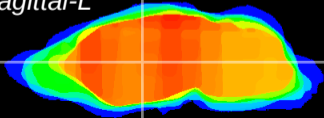

Coronal

Sagittal-R

Sagittal-L

ViBrisM: CX09649
Horizontal

VA/VL