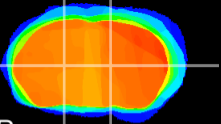

Coronal

Sagittal-R

Sagittal-L

ViBrisM: CX09649
Horizontal

VA/VL