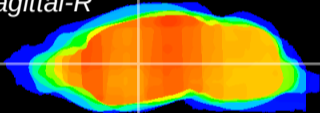

Coronal

Sagittal-R

Sagittal-L

ViBrisM: CX09649
Horizontal

VA/VL