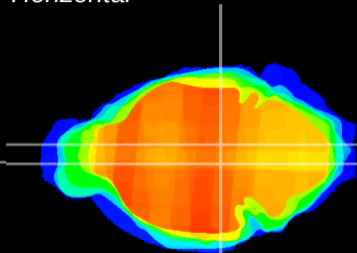

Coronal

Sagittal-R

Sagittal-L

ViBrism: CX09649
Horizontal

VTA