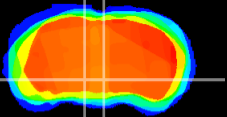

Coronal

Sagittal-R

Sagittal-L

ViBrism: CX09649
Horizontal

VTA