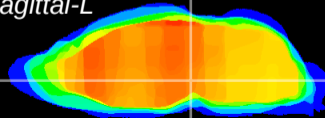

Coronal

Sagittal-R

Sagittal-L

ViBrism: CX09649
Horizontal

VTA