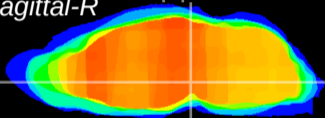

Coronal

Sagittal-R

Sagittal-L

ViBrism: CX09649
Horizontal

VTA