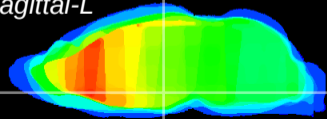

Coronal

Sagittal-R

Sagittal-L

ViBrism: CX09650
Horizontal

DM