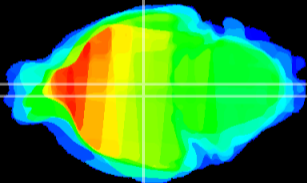

Coronal

Sagittal-R

Sagittal-L

ViBrism: CX09650
Horizontal

DM