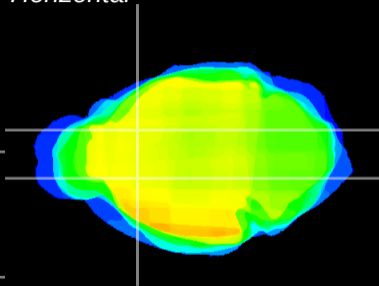

Coronal

Sagittal-R

Sagittal-L

ViBrism: CX09653
Horizontal

CPU medial