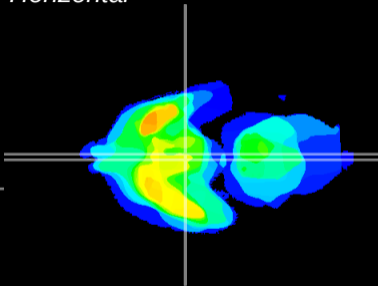

Coronal

Sagittal-R

Sagittal-L

ViBrism: CX09657
Horizontal

Arc