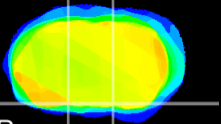

Coronal

Sagittal-R

Sagittal-L

ViBrism: CX09657
Horizontal

S0