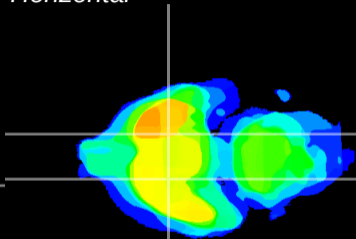

Coronal

Sagittal-R

Sagittal-L

ViBrism: CX09657
Horizontal

S0