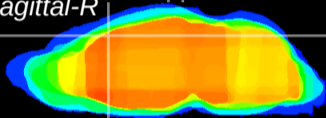

Coronal

Sagittal-R

Sagittal-L

ViBriSM: CX09660  
Horizontal

Cx motor