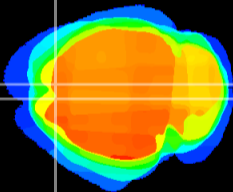

Coronal

Sagittal-R

Sagittal-L

ViBriSM: CX09660  
Horizontal

Cx motor