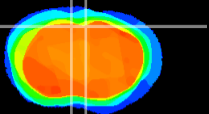

Coronal

Sagittal-R

Sagittal-L

ViBriSM: CX09660  
Horizontal

Cx motor