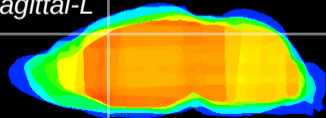

Coronal

Sagittal-R

Sagittal-L

ViBriSM: CX09660  
Horizontal

Cx motor