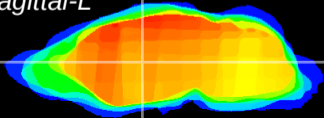

Coronal

Sagittal-R

Sagittal-L

ViBrism: CX09661
Horizontal

VA/VL