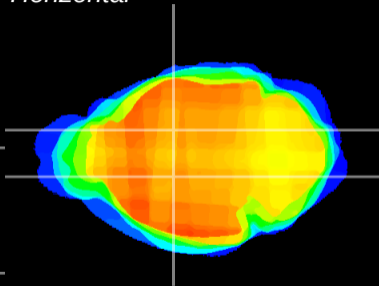

Coronal

Sagittal-R

Sagittal-L

ViBrism: CX09661
Horizontal

VA/VL