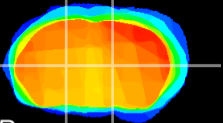

Coronal

Sagittal-R

Sagittal-L

ViBrism: CX09661
Horizontal

VA/VL