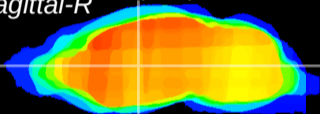

Coronal

Sagittal-R

Sagittal-L

ViBrism: CX09661
Horizontal

VA/VL