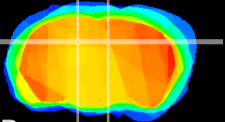

Coronal

Sagittal-R

Sagittal-L

ViBrism: CX09665
Horizontal

DG