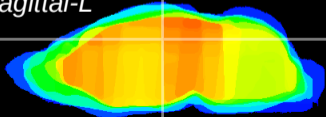

Coronal

Sagittal-R

Sagittal-L

ViBrism: CX09665
Horizontal

DG