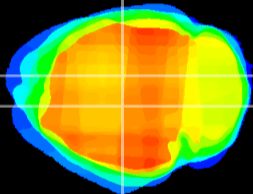

Coronal

Sagittal-R

Sagittal-L

ViBrism: CX09665
Horizontal

DG