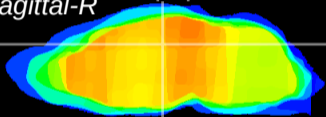

Coronal

Sagittal-R

Sagittal-L

ViBrism: CX09665
Horizontal

DG