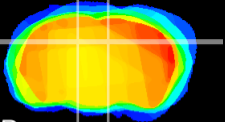

Coronal

Sagittal-R

Sagittal-L

ViBrism: CX09669
Horizontal

DG