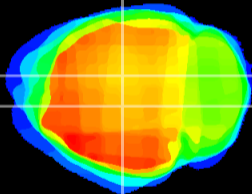

Coronal

Sagittal-R

Sagittal-L

ViBrism: CX09669
Horizontal

DG