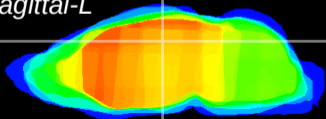

Coronal

Sagittal-R

Sagittal-L

ViBrism: CX09669
Horizontal

DG