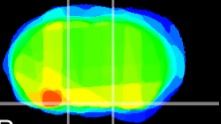

Coronal

Sagittal-R

Sagittal-L

ViBrisM: CX09671  
Horizontal

S0