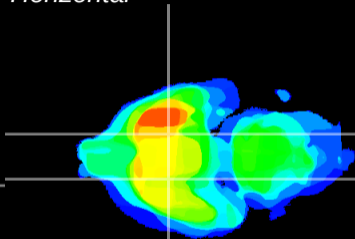

Coronal

Sagittal-R

Sagittal-L

ViBrisM: CX09671  
Horizontal

S0