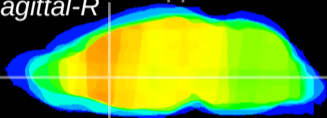

Coronal

Sagittal-R

Sagittal-L

ViBrism: CX09678
Horizontal

LS