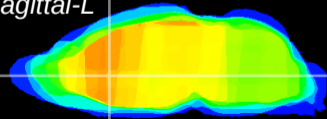

Coronal

Sagittal-R

Sagittal-L

ViBrism: CX09678
Horizontal

LS