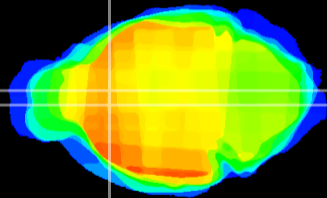

Coronal

Sagittal-R

Sagittal-L

ViBrism: CX09678
Horizontal

LS