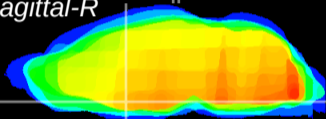

Coronal

Sagittal-R

Sagittal-L

ViBrism: CX09681
Horizontal

MPA