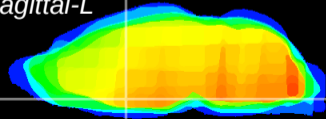

Coronal

Sagittal-R

Sagittal-L

ViBrism: CX09681
Horizontal

MPA