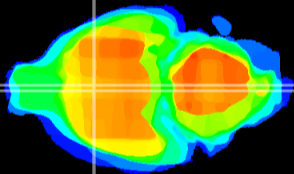

Coronal

Sagittal-R

Sagittal-L

ViBrism: CX09681
Horizontal

MPA