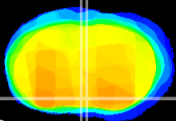

Coronal

Sagittal-R

Sagittal-L

ViBrism: CX09681
Horizontal

MPA