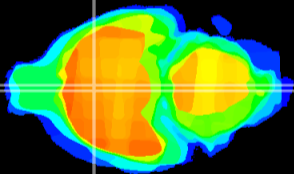

Coronal

Sagittal-R

Sagittal-L

ViBrism: CX09682
Horizontal

MPA