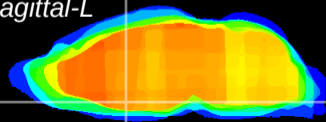

Coronal

Sagittal-R

Sagittal-L

ViBrism: CX09682
Horizontal

MPA