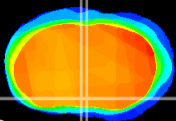

Coronal

Sagittal-R

Sagittal-L

ViBrism: CX09682
Horizontal

MPA