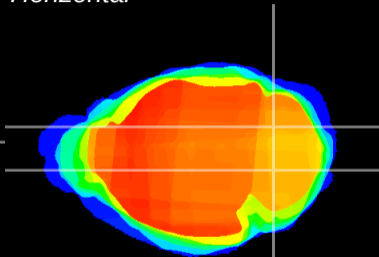

Coronal

Sagittal-R

Sagittal-L

ViBrism: CX09683
Horizontal

Cb nucleus