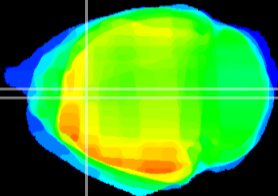

Coronal

Sagittal-R

Sagittal-L

ViBrism: CX09686  
Horizontal

Cx cingulate