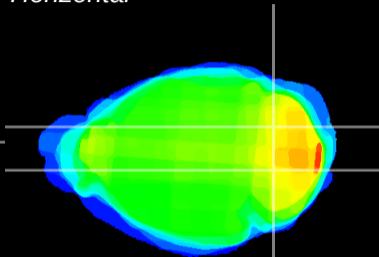

Coronal

Sagittal-R

Sagittal-L

ViBrism: CX09687
Horizontal

Cb nucleus