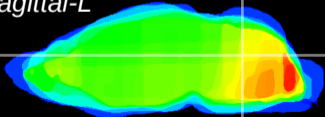

Coronal

Sagittal-R

Sagittal-L

ViBrism: CX09687
Horizontal

Cb nucleus