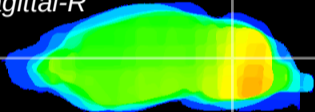

Coronal

Sagittal-R

Sagittal-L

ViBrism: CX09687
Horizontal

Cb nucleus