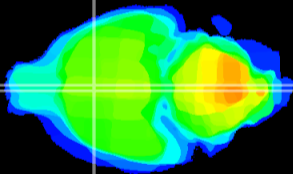

Coronal

Sagittal-R

Sagittal-L

ViBrism: CX09687
Horizontal

MPA