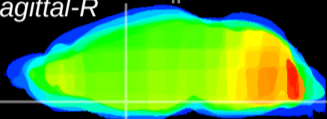

Coronal

Sagittal-R

Sagittal-L

ViBrism: CX09687
Horizontal

MPA