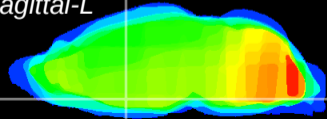

Coronal

Sagittal-R

Sagittal-L

ViBrism: CX09687
Horizontal

MPA