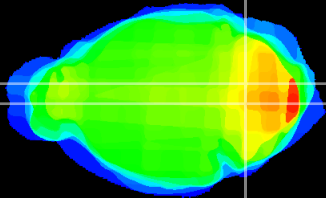

Coronal

Sagittal-R

Sagittal-L

ViBrism: CX09687
Horizontal

MVe