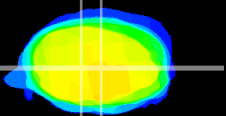

Coronal

Sagittal-R

Sagittal-L

ViBrism: CX09687
Horizontal

MVe