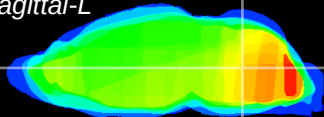

Coronal

Sagittal-R

Sagittal-L

ViBrism: CX09687
Horizontal

MVe