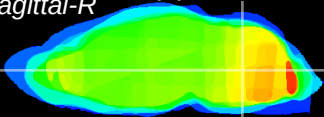

Coronal

Sagittal-R

Sagittal-L

ViBrism: CX09687
Horizontal

MVe