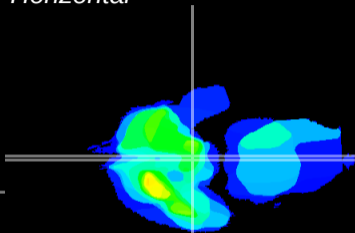

Coronal

Sagittal-R

Sagittal-L

ViBrism: CX09693
Horizontal

ME