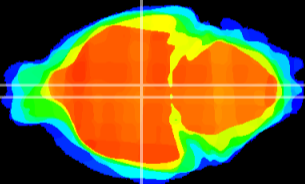

Coronal

Sagittal-R

Sagittal-L

ViBrism: CX09694
Horizontal

DM