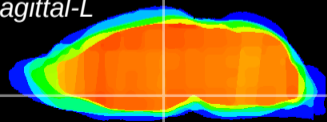

Coronal

Sagittal-R

Sagittal-L

ViBrism: CX09694
Horizontal

DM