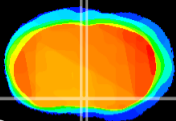

Coronal

Sagittal-R

Sagittal-L

ViBriSM: CX09696
Horizontal

MPA