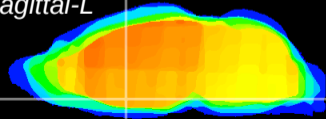

Coronal

Sagittal-R

Sagittal-L

ViBriSM: CX09696
Horizontal

MPA