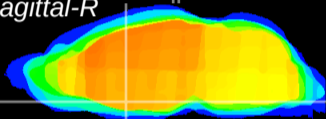

Coronal

Sagittal-R

Sagittal-L

ViBriSM: CX09696
Horizontal

MPA