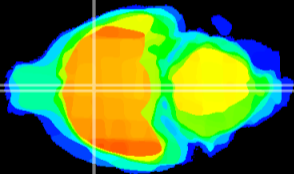

Coronal

Sagittal-R

Sagittal-L

ViBriSM: CX09696
Horizontal

MPA