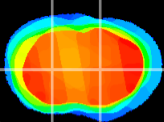

Coronal

Sagittal-R

Sagittal-L

ViBris: CX09697  
Horizontal

CPU medial