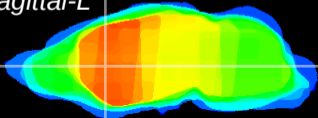

Coronal

Sagittal-R

Sagittal-L

ViBris: CX09697  
Horizontal

CPU medial