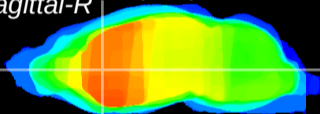

Coronal

Sagittal-R

Sagittal-L

ViBris: CX09697  
Horizontal

CPU medial