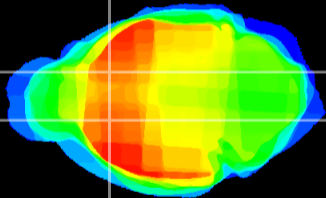

Coronal

Sagittal-R

Sagittal-L

ViBris: CX09697  
Horizontal

CPU medial