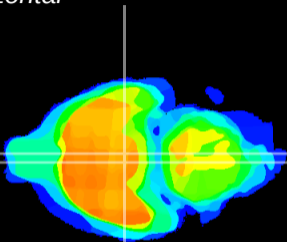

Coronal

Sagittal-R

Sagittal-L

ViBrism: CX09698
Horizontal

VMH