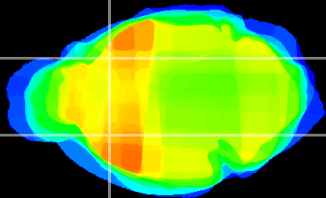

Coronal

Sagittal-R

Sagittal-L

ViBrisM: CX09704
Horizontal

CPU lateral