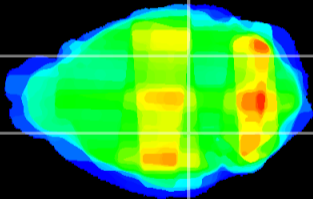

Coronal

Sagittal-R

Sagittal-L

ViBrism: CX09705
Horizontal

MG