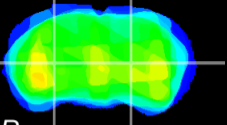

Coronal

Sagittal-R

Sagittal-L

ViBrism: CX09705
Horizontal

MG