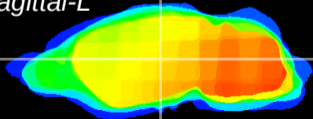

Coronal

Sagittal-R

Sagittal-L

ViBrism: CX09706
Horizontal

VPM/VPL