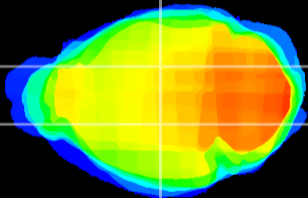

Coronal

Sagittal-R

Sagittal-L

ViBrism: CX09706
Horizontal

VPM/VPL