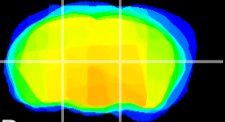

Coronal

Sagittal-R

Sagittal-L

ViBrism: CX09706
Horizontal

VPM/VPL