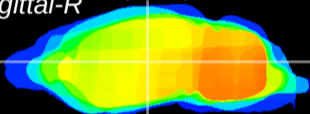

Coronal

Sagittal-R

Sagittal-L

ViBrism: CX09706
Horizontal

VPM/VPL