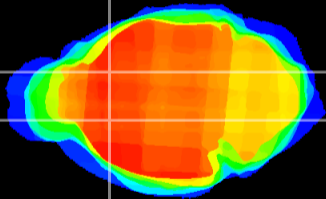

Coronal

Sagittal-R

Sagittal-L

ViBrism: CX09719  
Horizontal

CPU medial