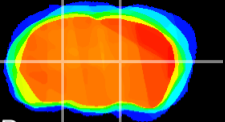

Coronal

Sagittal-R

Sagittal-L

ViBrism: CX09719
Horizontal

VPM/VPL