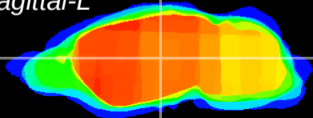

Coronal

Sagittal-R

Sagittal-L

ViBrism: CX09719
Horizontal

VPM/VPL