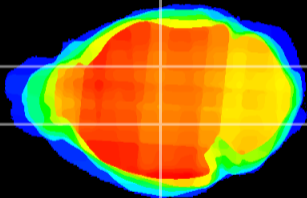

Coronal

Sagittal-R

Sagittal-L

ViBrism: CX09719
Horizontal

VPM/VPL