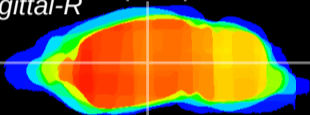

Coronal

Sagittal-R

Sagittal-L

ViBrism: CX09719
Horizontal

VPM/VPL