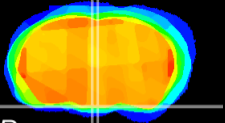

Coronal

Sagittal-R

Sagittal-L

ViBrism: CX09722
Horizontal

Arc