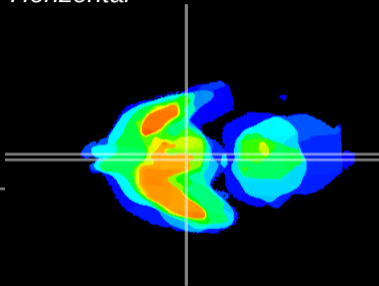

Coronal

Sagittal-R

Sagittal-L

ViBrism: CX09722
Horizontal

Arc