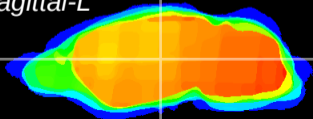

Coronal

Sagittal-R

Sagittal-L

ViBrism: CX09722
Horizontal

VPM/VPL