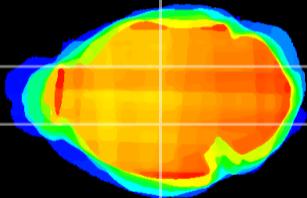

Coronal

Sagittal-R

Sagittal-L

ViBrism: CX09722
Horizontal

VPM/VPL