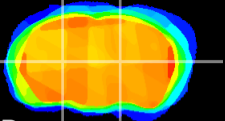

Coronal

Sagittal-R

Sagittal-L

ViBrism: CX09722
Horizontal

VPM/VPL