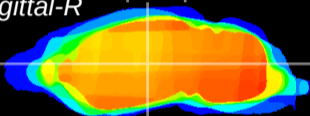

Coronal

Sagittal-R

Sagittal-L

ViBrism: CX09722
Horizontal

VPM/VPL