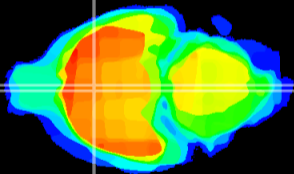

Coronal

Sagittal-R

Sagittal-L

ViBrism: CX09727  
Horizontal

MPA