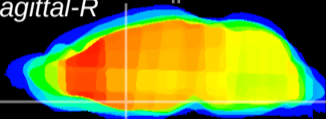

Coronal

Sagittal-R

Sagittal-L

ViBrism: CX09727  
Horizontal

MPA