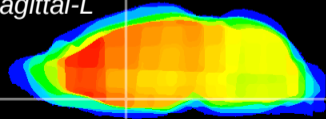

Coronal

Sagittal-R

Sagittal-L

ViBrism: CX09727  
Horizontal

MPA