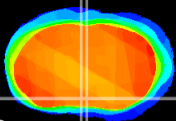

Coronal

Sagittal-R

Sagittal-L

ViBrism: CX09727  
Horizontal

MPA