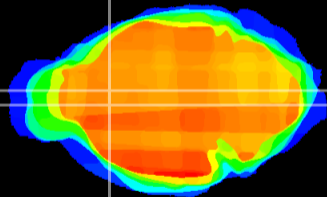

Coronal

Sagittal-R

Sagittal-L

ViBrism: CX09732
Horizontal

LS