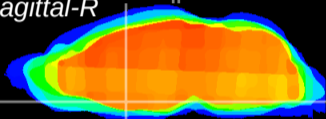

Coronal

Sagittal-R

Sagittal-L

ViBrism: CX09732
Horizontal

MPA