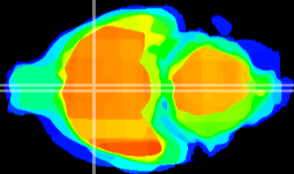

Coronal

Sagittal-R

Sagittal-L

ViBrism: CX09732
Horizontal

MPA