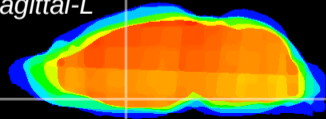

Coronal

Sagittal-R

Sagittal-L

ViBrism: CX09732
Horizontal

MPA