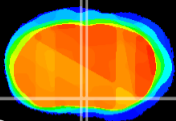

Coronal

Sagittal-R

Sagittal-L

ViBrism: CX09732
Horizontal

MPA