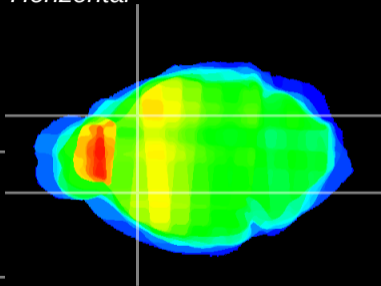

Coronal

Sagittal-R

Sagittal-L

ViBrism: CX09736
Horizontal

CPU lateral