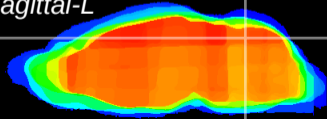

Coronal

Sagittal-R

Sagittal-L

ViBrism: CX09738
Horizontal

Cb vermis