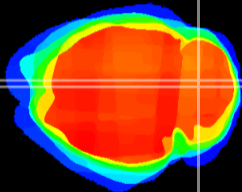

Coronal

Sagittal-R

Sagittal-L

ViBrism: CX09738
Horizontal

Cb vermis