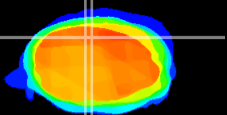

Coronal

Sagittal-R

Sagittal-L

ViBrism: CX09738
Horizontal

Cb vermis