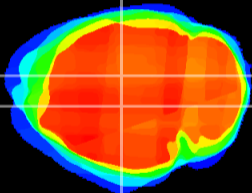

Coronal

Sagittal-R

Sagittal-L

ViBrism: CX09738
Horizontal

DG