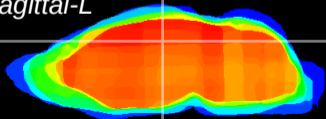

Coronal

Sagittal-R

Sagittal-L

ViBrism: CX09738
Horizontal

DG