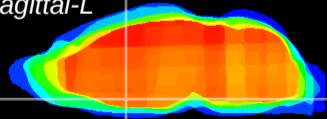

Coronal

Sagittal-R

Sagittal-L

ViBriSM: CX09738
Horizontal

MPA