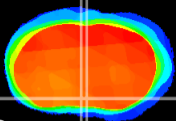

Coronal

Sagittal-R

Sagittal-L

ViBriSM: CX09738
Horizontal

MPA