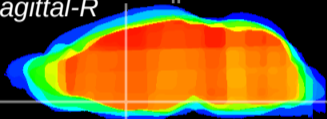

Coronal

Sagittal-R

Sagittal-L

ViBriSM: CX09738
Horizontal

MPA