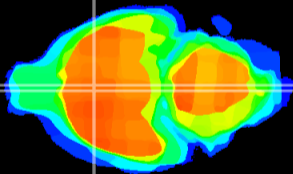

Coronal

Sagittal-R

Sagittal-L

ViBriSM: CX09738
Horizontal

MPA