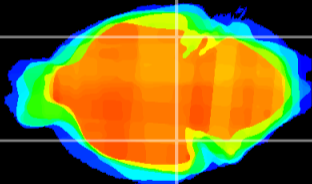

Coronal

Sagittal-R

Sagittal-L

ViBrisM: CX09738
Horizontal

ventral S