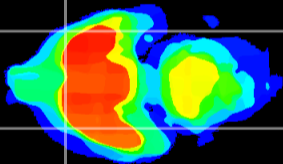

Coronal

Sagittal-R

Sagittal-L

ViBrism: CX09740  
Horizontal

Pir