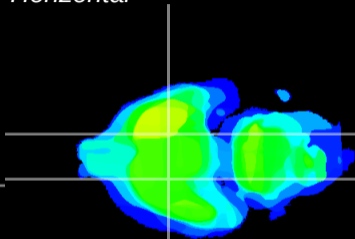

Coronal

Sagittal-R

Sagittal-L

ViBrism: CX09742
Horizontal

S0