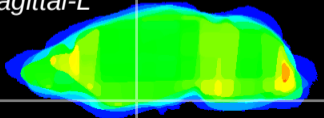

Coronal

Sagittal-R

Sagittal-L

ViBrism: CX09742
Horizontal

S0