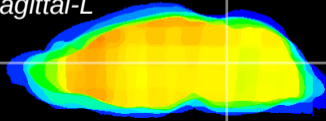

Coronal

Sagittal-R

Sagittal-L

ViBriSM: CX09746
Horizontal

Tg