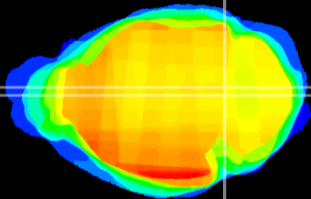

Coronal

Sagittal-R

Sagittal-L

ViBriSM: CX09746
Horizontal

Tg