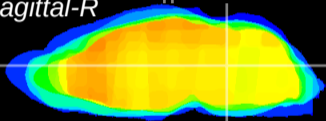

Coronal

Sagittal-R

Sagittal-L

ViBriSM: CX09746
Horizontal

Tg