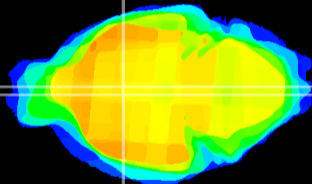

Coronal

Sagittal-R

Sagittal-L

ViBrism: CX09749
Horizontal

Pa