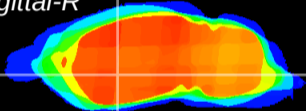

Coronal

Sagittal-R

Sagittal-L

ViBrism: CX09750
Horizontal

GP