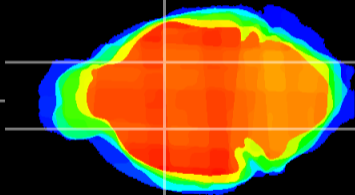

Coronal

Sagittal-R

Sagittal-L

ViBrism: CX09750
Horizontal

GP