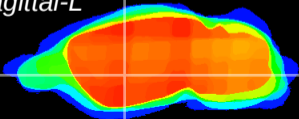

Coronal

Sagittal-R

Sagittal-L

ViBrism: CX09750
Horizontal

GP