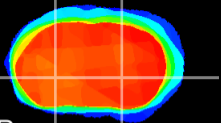

Coronal

Sagittal-R

Sagittal-L

ViBrism: CX09750
Horizontal

GP