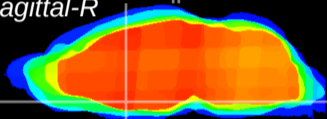

Coronal

Sagittal-R

Sagittal-L

ViBriSM: CX09750  
Horizontal

MPA