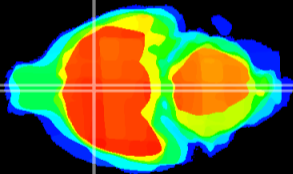

Coronal

Sagittal-R

Sagittal-L

ViBriSM: CX09750  
Horizontal

MPA