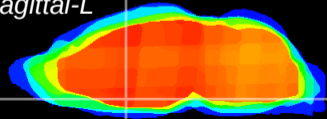

Coronal

Sagittal-R

Sagittal-L

ViBriSM: CX09750  
Horizontal

MPA