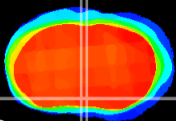

Coronal

Sagittal-R

Sagittal-L

ViBriSM: CX09750  
Horizontal

MPA